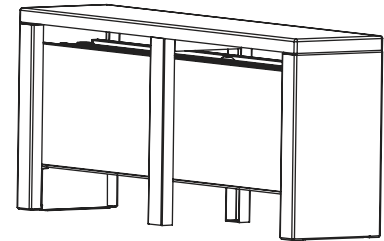

Consilio

Additional support feet	
No. of feet	Length, mm
1	1410-2010 & 2510
2	3010 & 3510
3	4010

Additional support feet

Consilio - height, length, profile and bottom view

Height and length

Profile

Bottom view

Output

Type	Output		Water content litres/ metre	Weight kg/ metre
	W/metre 75°/65°/20°	W/metre 90°/70°/20°		
Consilio	1130	1421	3.8	30.8

Length	810-4010 mm: 810-2010 mm, with sections in increments of 100 mm 2010-4010 mm, with sections in increments of 500 mm
Height	426 mm
Depth	228 mm
Tappings	1/2" EF, air vent is located beneath the bench top

Mounting	Floor mounted The valve must be fitted at the base of the radiator above floor level
Colour	Powder coated in grey RAL 7022 Other RAL colours available (additional charge)
Bench top	Lacquered, oven-dried, solid beech in long blocks Other wood finishes available (additional charge) 30 mm thickness