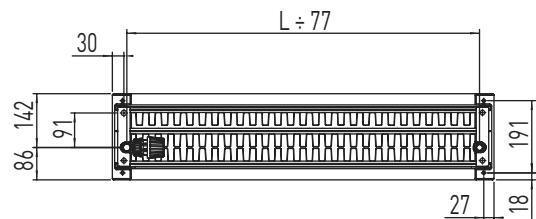

Consilio

Additional support feet	
No. of feet	Length, mm
1	1410-2010 & 2510
2	3010 & 3510
3	4010

Additional support feet

Consilio - height, length, profile and bottom view

Height and length

Profile

Bottom view

Output

Type	Output		Water content litres/ metre	Weight kg/ metre
	W/metre 75°/65°/20°	W/metre 90°/70°/20°		
Consilio	1130	1421	3.8	30.8

Length	810-4010 mm: 810-2010 mm, with sections in increments of 100 mm 2010-4010 mm, with sections in increments of 500 mm
Height	426 mm
Depth	228 mm
Tappings	1/2" EF, air vent is located beneath the bench top

Mounting	Floor mounted The valve must be fitted at the base of the radiator above floor level
Colour	Powder coated in grey RAL 7022 Other RAL colours available (additional charge)
Bench top	Lacquered, oven-dried, solid beech in long blocks Other wood finishes available (additional charge) 30 mm thickness