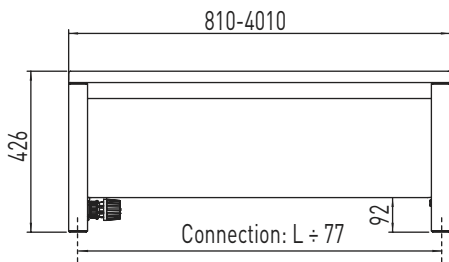

Consilio

Additional support feet	
No. of feet	Length, mm
1	1410-2010 & 2510
2	3010 & 3510
3	4010

Additional support feet

Consilio - height, length, profile and bottom view

Height and length

Profile

Bottom view

Output

Type	Output		Water content litres/ metre	Weight kg/ metre
	W/metre 75°/65°/20°	W/metre 90°/70°/20°		
Consilio	1130	1421	3.8	30.8

Length	810-4010 mm: 810-2010 mm, with sections in increments of 100 mm 2010-4010 mm, with sections in increments of 500 mm
Height	426 mm
Depth	228 mm
Tappings	1/2" EF, air vent is located beneath the bench top